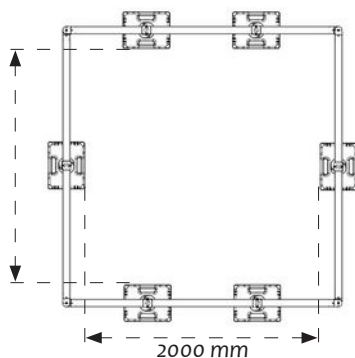

### Skylight protection : 1500 X 1500 mm + gate

REF: 101148

1500 mm X 1500 mm Skylight protection kit without gate.

REF: 101149

1500 mm X 1500 mm Skylight protection kit with gate.

STANDARD

Guardrails

Skylight protection

## Skylight protection : 1000 X 1000 mm + gate

REF: 101146

1000 mm X 1000 mm Skylight protection kit without gate.

REF: 101147

1000 mm X 1000 mm Skylight protection kit with gate.

## Skylight protection : 2000 X 2000 mm + gate

REF: 101150

2000 mm X 2000 mm Skylight protection kit without gate.

REF: 101151

2000 mm X 2000 mm Skylight protection kit with gate.