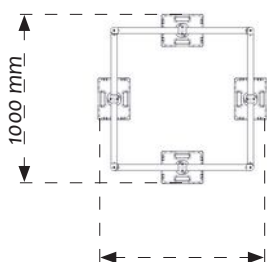

### Skylight protection : 1500 X 1500 mm + gate

REF: 101148

1500 mm X 1500 mm Skylight protection kit without gate.

REF: 101149

1500 mm X 1500 mm Skylight protection kit with gate.

STANDARD

Guardrails

Skylight protection

## Skylight protection : 1000 X 1000 mm + gate

REF: 101146

1000 mm X 1000 mm Skylight protection kit without gate.

REF: 101147

1000 mm X 1000 mm Skylight protection kit with gate.