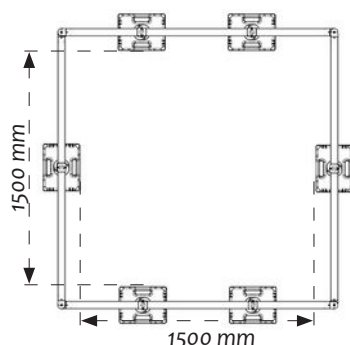

### Skylight protection : 1500 X 1500 mm + gate

REF: 101148

1500 mm X 1500 mm Skylight protection kit without gate.

REF: 101149

1500 mm X 1500 mm Skylight protection kit with gate.

STANDARD

Guardrails

Skylight protection

## Skylight protection : 1000 X 1000 mm + gate

REF: 101146

1000 mm X 1000 mm Skylight protection kit without gate.

REF: 101147

1000 mm X 1000 mm Skylight protection kit with gate.